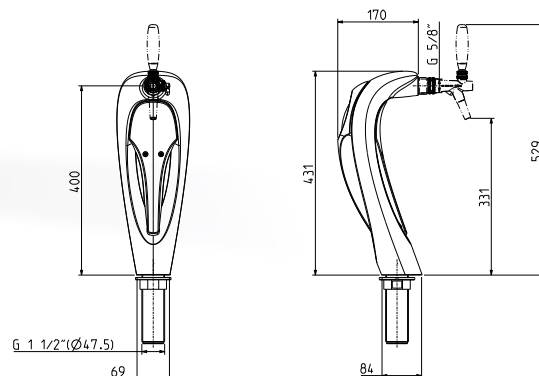

22 VIPER

Specifiche e Opzioni

Tubi e ricircoli in plastica inclusi. Possibilità di personalizzazione logo.

Specs and Options

Plastic tubes and recirculation included. Branded logo upon request.

Codice Code	Materiale Material	Luminosa Illuminated	N° vie N° lines	Filetto Thread size	Tubo alim ø (mm) Prod. line ø (mm)	Prezzi Prices
8622	Ottone Cromato Chrome plated brass		1	5/8"	8	
8623	Ottone Dorato Gold plated brass		1	5/8"	8	
8629*	Ottone Cromato Chrome plated brass	✓	1	5/8"	8	
8632*	Ottone Dorato Gold plated brass	✓	1	5/8"	8	
10486	Ottone Cromato Chrome plated brass	✓	1	5/8"	8	
8616	Ottone Cromato Chrome plated brass		2	5/8"	8	
8617	Ottone Dorato Gold plated brass		2	5/8"	8	
10487	Ottone Dorato Gold plated brass	✓	2	5/8"	8	
8618	Ottone Cromato Chrome plated brass		3	5/8"	8	
8624	Ottone Dorato Gold plated brass		3	5/8"	8	
10488	Ottone Cromato Chrome plated brass	✓	3	5/8"	8	