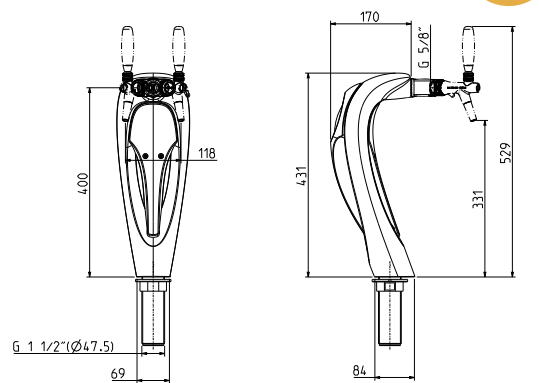

22 VIPER

Specifiche e Opzioni

Tubi e ricircoli in plastica inclusi. Possibilità di personalizzazione logo.

Specs and Options

Plastic tubes and recirculation included. Branded logo upon request.

Codice Code	Materiale Material	Luminosa Illuminated	N° vie N° lines	Filetto Thread size	Tubo alim ø (mm) Prod. line ø (mm)	Prezzi Prices
8622	Ottone Cromato Chrome plated brass		1	5/8"	8	
8623	Ottone Dorato Gold plated brass		1	5/8"	8	
8629*	Ottone Cromato Chrome plated brass	✓	1	5/8"	8	
8632*	Ottone Dorato Gold plated brass	✓	1	5/8"	8	
10486	Ottone Cromato Chrome plated brass	✓	1	5/8"	8	
8616	Ottone Cromato Chrome plated brass		2	5/8"	8	
8617	Ottone Dorato Gold plated brass		2	5/8"	8	
10487	Ottone Dorato Gold plated brass	✓	2	5/8"	8	
8618	Ottone Cromato Chrome plated brass		3	5/8"	8	
8624	Ottone Dorato Gold plated brass		3	5/8"	8	
10488	Ottone Cromato Chrome plated brass	✓	3	5/8"	8	