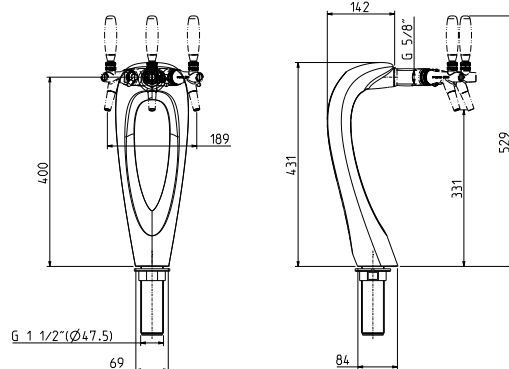

22 VIPER

Specifiche e Opzioni

Tubi e ricircoli in plastica inclusi. Possibilità di personalizzazione logo.

Specs and Options

Plastic tubes and recirculation included. Branded logo upon request.

Codice Code	Materiale Material	Luminosa Illuminated	N° vie N° lines	Filetto Thread size	Tubo alim ø (mm) Prod. line ø (mm)	Prezzi Prices
8622	Ottone Cromato Chrome plated brass		1	5/8"	8	
8623	Ottone Dorato Gold plated brass		1	5/8"	8	
8629*	Ottone Cromato Chrome plated brass	✓	1	5/8"	8	
8632*	Ottone Dorato Gold plated brass	✓	1	5/8"	8	
10486	Ottone Cromato Chrome plated brass	✓	1	5/8"	8	
8616	Ottone Cromato Chrome plated brass		2	5/8"	8	
8617	Ottone Dorato Gold plated brass		2	5/8"	8	
10487	Ottone Dorato Gold plated brass	✓	2	5/8"	8	
8618	Ottone Cromato Chrome plated brass		3	5/8"	8	
8624	Ottone Dorato Gold plated brass		3	5/8"	8	
10488	Ottone Cromato Chrome plated brass	✓	3	5/8"	8	