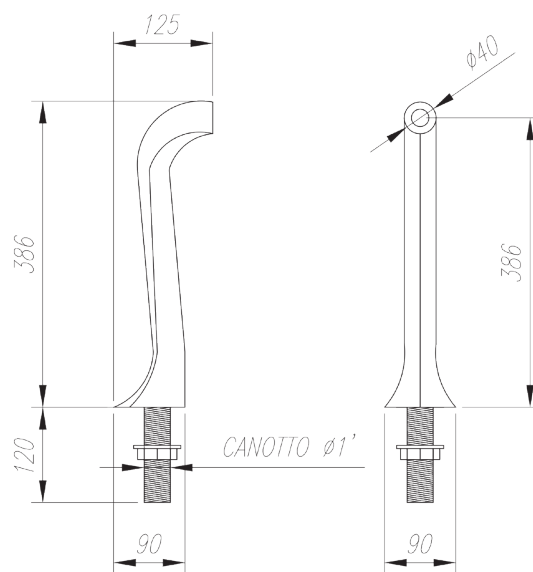

11 TWICE

Medaglioni/Badge holders:

MDCR5880
MDCR5890
MDG5880
MDG5890
MDACR5890
MDADR5890

Specifiche e Opzioni

Ricircolo in plastica incluso. A richiesta ricircolo in rame o acciaio inox. Tubi prodotto in plastica, acciaio inox in differenti diametri su richiesta.

Specs and Options

Plastic recirculation included. Copper or stainless steel recirculation on demand. Product lines in plastic or stainless steel in different diameters on demand.

Codice Code	Materiale Material	Luminosa Illuminated	N° vie N° lines	Filetto Thread size	Tubo alim. ø (mm) Prod. line ø (mm)	Prezzi Prices
TW1CR 128	Ottone Cromato Lucido Polished chrome plated brass		1	1/2"	8	
TW1CR 588	Ottone Cromato Lucido Polished chrome plated brass		1	5/8"	8	
TW1OT 128	Ottone Dorato Gold plated brass		1	1/2"	8	
TW1OT 588	Ottone Dorato Gold plated brass		1	5/8"	8	