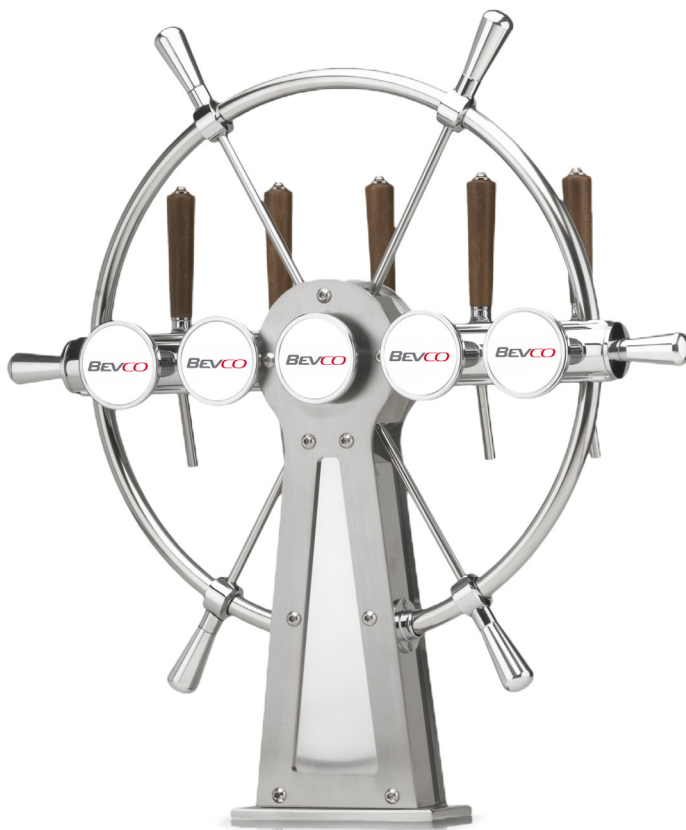

41 TIMONE

Led

Specifiche e Opzioni

Ricircolo in plastica incluso. A richiesta ricircolo in rame o acciaio inox. Tubi prodotti in plastica e tubi prodotti in acciaio inox in differenti diametri su richiesta. Medaglioni in ottone cromato diametro 80 mm inclusi. Medaglioni luminosi LED optional.

Specs and Options

Plastic recirculation included. Copper or stainless steel recirculation available upon request. Product lines in plastic or stainless steel in different diameters on demand. 80 mm Chrome badge holders included. LED illumination optional.

Codice Code	Materiale Material	Luminosa Illuminated	N° vie N° lines	Filetto Thread size	Tubo alim. Ø (mm) Prod. line Ø (mm)	Prezzi Prices
CTBS128	Acciaio Inox Lucido e Satinato/Alluminio Polished and Satin-finished stainless steel/Aluminium		5	1/2"	8	
CTBS588	Acciaio Inox Lucido e Satinato/Alluminio Polished and Satin-finished stainless steel/Aluminium		5	5/8"	8	