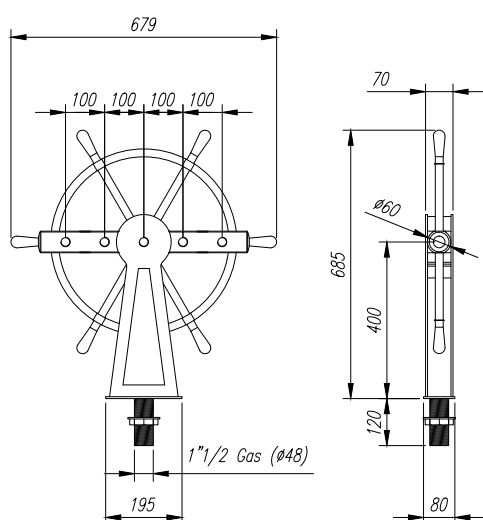

41 TIMONE

Led

Specifiche e Opzioni

Ricircolo in plastica incluso. A richiesta ricircolo in rame o acciaio inox. Tubi prodotti in plastica e tubi prodotti in acciaio inox in differenti diametri su richiesta. Medaglioni in ottone cromato diametro 80 mm inclusi. Medaglioni luminosi LED optional.

Specs and Options

Plastic recirculation included. Copper or stainless steel recirculation available upon request. Product lines in plastic or stainless steel in different diameters on demand. 80 mm Chrome badge holders included. LED illumination optional.

Codice Code	Materiale Material	Luminosa Illuminated	N° vie N° lines	Filetto Thread size	Tubo alim. Ø (mm) Prod. line Ø (mm)	Prezzi Prices
CTBS128	Acciaio Inox Lucido e Satinato/Alluminio Polished and Satin-finished stainless steel/Aluminium		5	1/2"	8	
CTBS588	Acciaio Inox Lucido e Satinato/Alluminio Polished and Satin-finished stainless steel/Aluminium		5	5/8"	8	