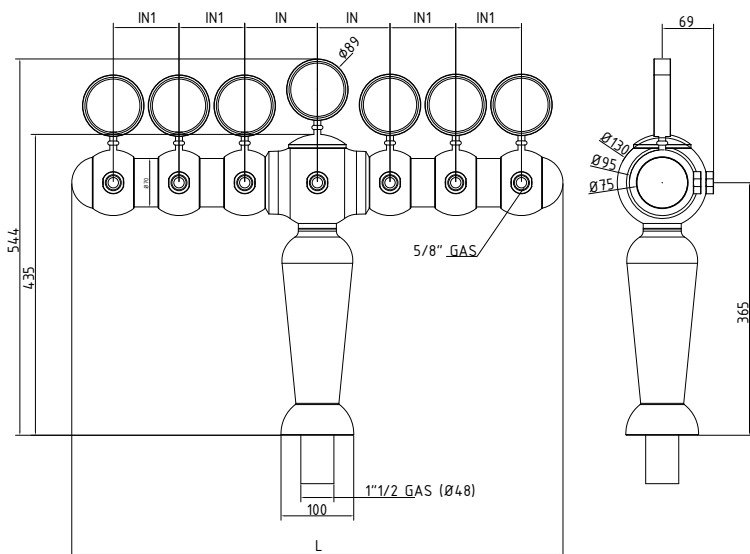

PIGALLE LUMINOSA

Medaglioni/Badge Holders:

- MECR80D
- MECR90D
- MEG80D
- MEG90D

Specifiche e Opzioni

Ricircolo in plastica incluso. A richiesta ricircolo in rame o acciaio inox. Tubi prodotto in plastica, acciaio inox in differenti diametri su richiesta.

Medaglioni luminosi bifacciali LED integrati (Lenti 3D/ Placche termoformate escluse).

	3 Vie 3 Lines	5 Vie 5 Lines	7 Vie 7 Lines
L	445	600	680
IN	165	100	102.5
IN1	-	135	90

Specs and Options

Plastic recirculation included. Copper or stainless steel recirculation on demand. Product lines in plastic or stainless steel in different diameters on demand. LED illumination included. (3D Lens/Lens with flat thermoformed plate on demand).

Codice Code	Materiale Material	N° Piedi N° Piedi	N° vie N° lines	Filetto Thread size	Tubeo alim. ø (mm) Prod. line ø (mm)	Prezzi Prices
PG1CR 128L	Ottone Cromato Lucido Polished chrome plated brass	1	1	1/2"	8	
PG1CR 588L	Ottone Cromato Lucido Polished chrome plated brass	1	1	5/8"	8	
PG3CR 128L	Ottone Cromato Lucido Polished chrome plated brass	1	3	1/2"	8	
PG3CR 588L	Ottone Cromato Lucido Polished chrome plated brass	1	3	5/8"	8	
PG5CR 128L	Ottone Cromato Lucido Polished chrome plated brass	1	5	1/2"	8	
PG5CR 588L	Ottone Cromato Lucido Polished chrome plated brass	1	5	5/8"	8	
PG7CR 128L	Ottone Cromato Lucido Polished chrome plated brass	2	7	1/2"	8	
PG7CR 588L	Ottone Cromato Lucido Polished chrome plated brass	2	7	5/8"	8	
PG1OT 128L	Ottone Dorato Gold plated brass	1	1	1/2"	8	
PG1OT 588L	Ottone Dorato Gold plated brass	1	1	5/8"	8	
PG3OT 128L	Ottone Dorato Gold plated brass	1	3	1/2"	8	
PG3OT 588L	Ottone Dorato Gold plated brass	1	3	5/8"	8	
PG5OT 128L	Ottone Dorato Gold plated brass	1	5	1/2"	8	
PG5OT 588L	Ottone Dorato Gold plated brass	1	5	5/8"	8	
PG7OT 128L	Ottone Dorato Gold plated brass	2	7	1/2"	8	
PG7OT 588L	Ottone Dorato Gold plated brass	2	7	5/8"	8	