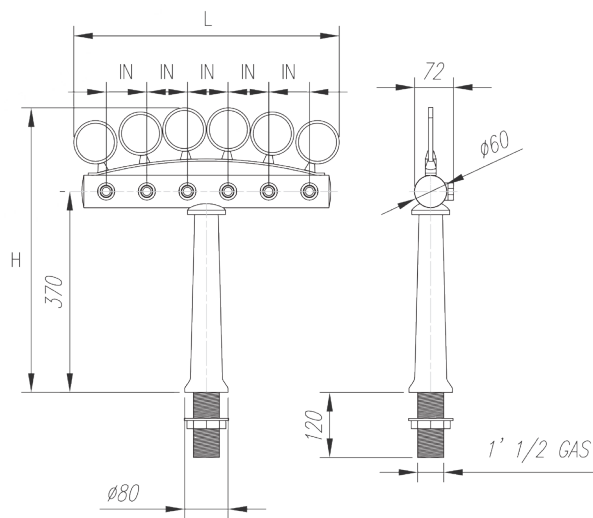

32 NEW ECO

	3 Vie 3 Lines	4 Vie 4 Lines	5 Vie 5 Lines	6 Vie 6 Lines
L	375	375	470	565
H	509	509	509	509
IN	127,5	95	95	95

Specifiche e Opzioni

Ricircolo in plastica incluso. A richiesta ricircolo in rame o in acciaio inox. Tubi prodotto in plastica, acciaio inox in differenti diametri su richiesta. Medaglioni inclusi.

Codice Code	Materiale Material	Luminosa Illuminated	N° vie N° lines	Filetto Thread size	Tubo alim. ø (mm) Prod. line ø (mm)	Prezzi Prices
NECO3IN 128M	Acciaio Inox Lucido Polished stainless steel		3	1/2"	8	
NECO3IN 588M	Acciaio Inox Lucido Polished stainless steel		3	5/8"	8	
NECO4IN 128M	Acciaio Inox Lucido Polished stainless steel		4	1/2"	8	
NECO4IN 588M	Acciaio Inox Lucido Polished stainless steel		4	5/8"	8	
NECO5IN 128M	Acciaio Inox Lucido Polished stainless steel		5	1/2"	8	
NECO5IN 588M	Acciaio Inox Lucido Polished stainless steel		5	5/8"	8	
NECO6IN 128M	Acciaio Inox Lucido Polished stainless steel		6	1/2"	8	
NECO6IN 588M	Acciaio Inox Lucido Polished stainless steel		6	5/8"	8	

Specs and Options

Plastic recirculation included. Copper or stainless steel recirculation on demand. Product lines in plastic or stainless steel in different diameters on demand. Medallions included.