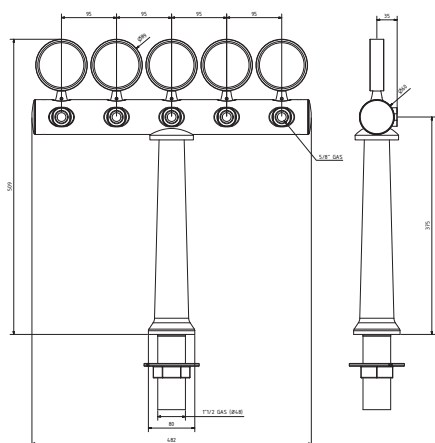

NEW ECO LUMINOSA

	3 Vie 3 Lines	4 Vie 4 Lines	5 Vie 5 Lines	6 Vie 6 Lines
L	375	375	470	565
H	509	509	509	509
IN	127,5	95	95	95

Specifiche e Opzioni

Ricircolo in plastica incluso. A richiesta ricircolo in rame o in acciaio inox. Tubi prodotto in plastica, acciaio inox in differenti diametri su richiesta. Medaglioni luminosi bifacciali LED integrati (Lenti 3D/Placche termoformate escluse).

Specs and Options

Plastic recirculation included. Copper or stainless steel recirculation on demand. Product lines in plastic or stainless steel in different diameters on demand. Integrated LED double-sided illuminated badges (3D lenses / Thermoformed plates not included).

Codice Code	Materiale Material	Luminosa Illuminated	N° vie N° lines	Filetto Thread size	Tubo alim. ø (mm) Prod. line ø (mm)	Prezzi Prices
NECO3IN 128L	Acciaio Inox Lucido Polished stainless steel	✓	3	1/2"	8	
NECO3IN 588L	Acciaio Inox Lucido Polished stainless steel	✓	3	5/8"	8	
NECO4IN 128L	Acciaio Inox Lucido Polished stainless steel	✓	4	1/2"	8	
NECO4IN 588L	Acciaio Inox Lucido Polished stainless steel	✓	4	5/8"	8	
NECO5IN 128L	Acciaio Inox Lucido Polished stainless steel	✓	5	1/2"	8	
NECO5IN 588L	Acciaio Inox Lucido Polished stainless steel	✓	5	5/8"	8	
NECO6IN 128L	Acciaio Inox Lucido Polished stainless steel	✓	6	1/2"	8	
NECO6IN 588L	Acciaio Inox Lucido Polished stainless steel	✓	6	5/8"	8	