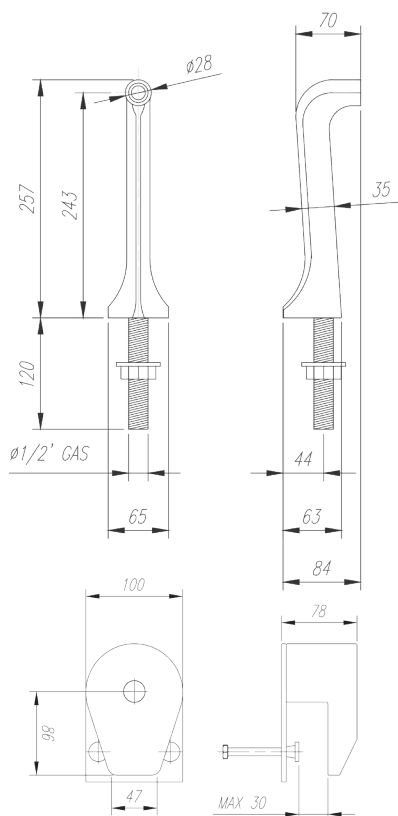

10 MINI TWICE

Medaglioni e morsetti/Badge holders and clamps:

MDCR5880
MDCR5890 - MDG5880
MDG5890
MDACR5890
MDADR5890 - MRSTCR
MRSTDR

Specifiche e Opzioni

Tubo ricircolo non incluso. Tubi prodotto in acciaio inox in differenti diametri su richiesta.

Specs and Options

Recirculation tube not included. Recirculation pipe not included. Product lines in plastic or stainless steel in different diameters on demand.

Codice Code	Materiale Material	Luminosa Illuminated	N° vie N° lines	Filetto Thread size	Tubo alim. ø (mm) Prod. line ø (mm)	Prezzi Prices
MTW1CR 128	Ottone Cromato Lucido Polished chrome plated brass		1	1/2"	8	
MTW1CR 588	Ottone Cromato Lucido Polished chrome plated brass		1	5/8"	8	
MTW1OT 128	Ottone Dorato Gold plated brass		1	1/2"	8	
MTW1OT 588	Ottone Dorato Gold plated brass		1	5/8"	8	