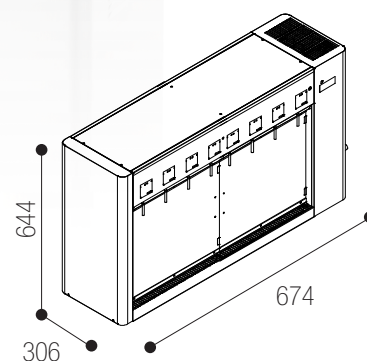

03 EUROBOTTLLE 8

Specifiche e Opzioni

Eurobottle: dispenser per vino in bottiglia, per un approccio alla portata di tutti, di vini di qualità, mantenendo inalterate le caratteristiche organolettiche.

Su richiesta:

- Versione ISOLA (8+8)

Specs and Options

Bottle wine dispenser, to allow anyone to taste even high quality wines and keeping the organoleptic properties.

Available upon request:

- ISLAND version (8+8)

Codice Code	N° vie N° lines	Impianto Refrigerato Chilled unit	Frigo a DX Fridge Right Side	Frigo a SX Fridge Left Side	Alimentazione Power supply	Prezzi Prices
N25547	8	✓	✓		230V 50Hz	
N27964	8	✓		✓	230V 50Hz	
N13020	8	2 temperature 2 temperature	✓		230V 50Hz