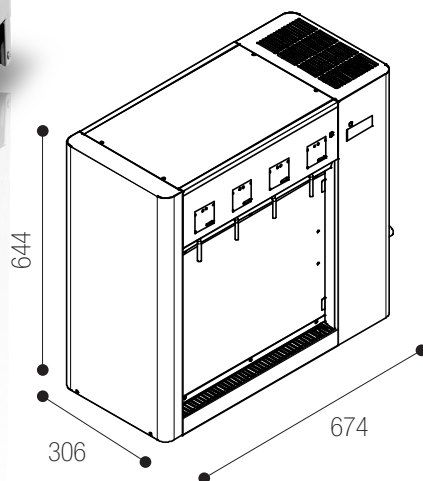

01 EUROBOTTLLE 4

Specifiche e Opzioni

Eurobottle: dispenser per vino in bottiglia, per un approccio alla portata di tutti, di vini di qualità, mantenendo inalterate le caratteristiche organolettiche.

Su richiesta:

- Versione ISOLA (4+4)

Specs and Options

Bottle wine dispenser, to allow anyone to taste even high quality wines and keeping the organoleptic properties.

Available upon request:

- ISLAND version (4+4)

Codice Code	N° vie N° lines	Impianto Refrigerato Chilled unit	Frigo a DX Fridge Right Side	Frigo a SX Fridge Left Side	Alimentazione Power supply	Prezzi Prices
N27893	4	✓	✓		230V 50Hz	
N27895	4	✓		✓	230V 50Hz