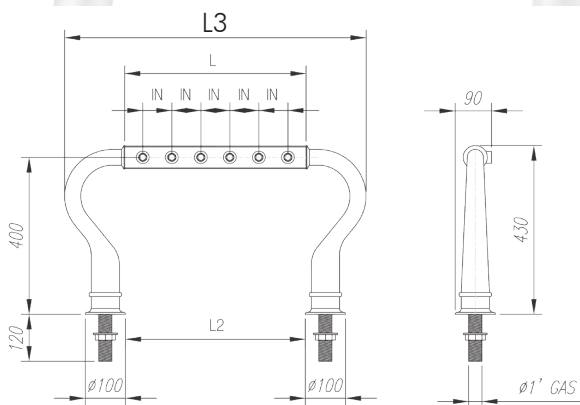

35 BRIDGE

	4 Vie 4 Lines	5 Vie 5 Lines	6 Vie 6 Lines
IN	100	90	72
L	400	450	450
L2	400	450	450
L3	700	750	750

Medaglioni/Badge Holders:
 MCCR180G
 MCCR190G
 MCG180G
 MCG190G

Specifiche e Opzioni

Ricircolo in plastica incluso. A richiesta ricircolo in rame o acciaio inox. Tubi prodotti in plastica e tubi prodotti in acciaio inox in differenti diametri su richiesta. Medaglioni luminosi LED opzionali.

Specs and Options

Plastic recirculation included. Copper or stainless steel recirculation on demand. Product lines in plastic or stainless steel in different diameters on demand. LED illumination optional.

Codice Code	Materiale Material	Luminosa Illuminated	N° vie N° lines	Filetto Thread size	Tube alim. ø (mm) Prod. line ø (mm)	Prezzi Prices
BD4CR128	Ottone Cromo Lucido Polished chrome plated brass	✓	4	1/2"	8	
BD4CR588	Ottone Cromo Lucido Polished chrome plated brass	✓	4	5/8"	8	
BD5CR128	Ottone Cromo Lucido Polished chrome plated brass	✓	5	1/2"	8	
BD5CR588	Ottone Cromo Lucido Polished chrome plated brass	✓	5	5/8"	8	
BD6CR128	Ottone Cromo Lucido Polished chrome plated brass	✓	6	1/2"	8	
BD6CR588	Ottone Cromo Lucido Polished chrome plated brass	✓	6	5/8"	8	
BD4ST128	Ottone Cromo Satinato Satin-finished chrome plated brass	✓	4	1/2"	8	
BD4ST588	Ottone Cromo Satinato Satin-finished chrome plated brass	✓	4	5/8"	8	
BD5ST128	Ottone Cromo Satinato Satin-finished chrome plated brass	✓	5	1/2"	8	
BD5ST588	Ottone Cromo Satinato Satin-finished chrome plated brass	✓	5	5/8"	8	
BD6ST128	Ottone Cromo Satinato Satin-finished chrome plated brass	✓	6	1/2"	8	
BD6ST588	Ottone Cromo Satinato Satin-finished chrome plated brass	✓	6	5/8"	8	