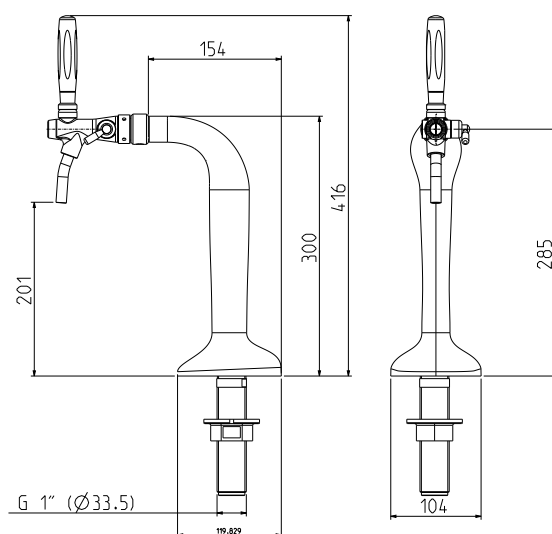

## 09 BABY PRINCESS

**Specifiche e Opzioni**

Tubi e ricircoli in plastica inclusi.

**Specs and Options**

Plastic tubes and recirculation included.

Codice Code	Materiale Material	Luminosa Illuminated	N° vie N° lines	Filetto Thread size	Tubo alim. ø (mm) Prod. line ø (mm)	Prezzi Prices
11433	<b>Ottone Cromato Lucido</b> Polished chrome plated brass		1	5/8"	8	